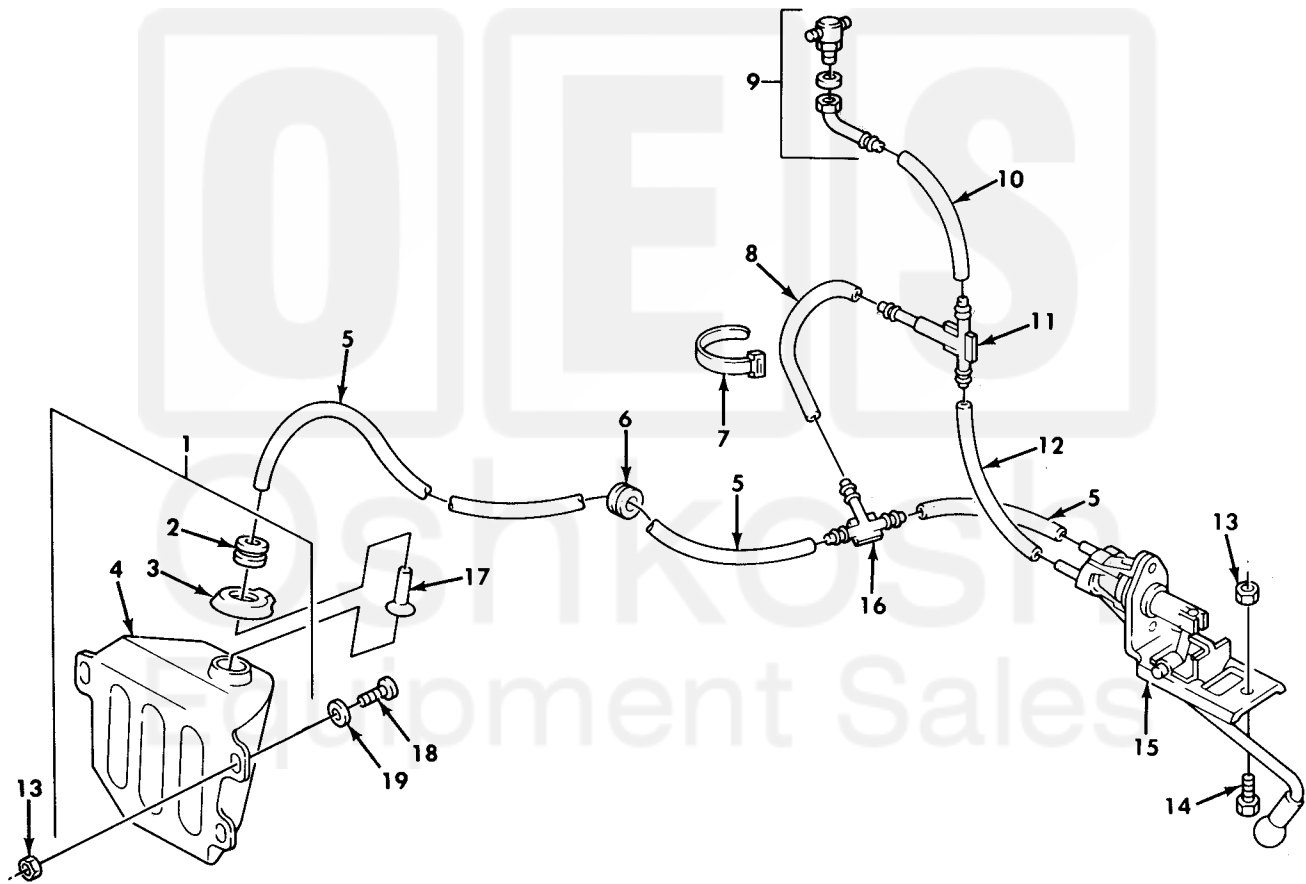

UNIT, DIRECT SUPPORT, AND GENERAL SUPPORT MAINTENANCE
REPAIR PARTS AND SPECIAL TOOLS LIST
TRUCK, 5-TON, 6X6, M809 SERIES TRUCKS (DIESEL)

Figure 481. Wiper Washer Bottle Kit, Jet and Pump Assembly.

(1) ITEM NO	(2) SMR CODE	(3) NSN	(4) CAGEC	(5) PART NUMBER	(6) DESCRIPTION AND USABLE ON CODE (UOC)	(7) QTY
GROUP 3307 SPECIAL PURPOSE KITS						
FIG. 481 WIPER WASHER BOTTLE KIT, JET AND PUMP ASSEMBLY						
1	PAOZZ	2540-00-003-8346	19207	11644865	RESERVOIR, WINDSHIEL PART OF KIT P/N 11677770.....	1
2	PAOZZ	5325-00-276-6100	96906	MS35489-14	.GROMMET, NONMETALLIC.....	1
3	PAOZZ	2540-00-363-7093	19207	11644862	.COVER, RESERVOIR, WIN.....	1
4	XAOZZ		19207	11644865-1	.RESERVOIR ASSEMBLY,.....	1
5	MOOZZ		34623	11639682-6	HOSE, NONMETALLIC MAKE FROM HOSE, P/N 11639682-1.....	2
6	PAOZZ	5325-00-276-6091	96906	MS35489-19	GROMMET, NONMETALLIC PART OF KIT P/N 11677770.....	1
7	PAOZZ	5975-00-984-6582	96906	MS3367-1-0	STRAP, TIEDOWN, ELECT PART OF KIT P/N 11677770.....	1
8	MOOZZ	4720-01-190-2536	34623	11639682-6	HOSE, NONMETALLIC MAKE FROM HOSE, P/N 11639682-1.....	1
9	PAOZZ	2540-01-023-2730	19207	11639595	JET, WINDSHIELD WASH PART OF KIT P/N 11677770.....	1
10	MOOZZ		19207	11644861-4	HOSE, NONMETALLIC MAKE FROM TUBING, P/N CPR104420-1.....	1
11	PAOZZ	2540-00-397-3315	19207	11676888	VALVE, WINDSHIELD WA PART OF KIT P/N 11677770.....	1
12	MOOZZ		19207	11644861-2	HOSE, NONMETALLIC MAKE FROM TUBING, P/N CPR104420-1.....	1
13	PAOZZ	5310-00-061-7325	96906	MS21045-4	NUT, SLFLKG HEXAGON PART OF KIT P/N 11677770.....	3
14	PAOZZ	5305-00-267-8953	80204	B1821BH025F063N	SCREW, CAP, HEXAGON H PART OF KIT P/N 11677770.....	1
15	PAOZZ	2540-00-451-3735	19207	11640665	PUMP, WINDSHIELD WA PART OF KIT P/N 11677770.....	1
16	PAOZZ	4730-01-122-6117	19207	11676885	TEE, HOSE PART OF KIT P/N 11677770..	1
17	PAOZZ	4730-00-264-8812	19207	11640666	STRAINER ELEMENT, SE PART OF KIT P/N 11677770.....	1
18	PAOZZ	5306-00-068-0513	18876	MS90727001-06	SCREW, CAP, HEXAGON H PART OF KIT P/N 11677770.....	2
19	PAOZZ	5310-00-809-4058	96906	MS27183-10	WASHER, FLAT PART OF KIT P/N 11677770.....	2
KIT	PDOZZ	2540-00-355-7810	19207	11677770	WINDSHIELD WASHER K.....	1
					GROMMET, NONMETALLIC (1) 481-6	
					JET, WINDSHIELD WASH (1) 481-9	
					NUT, SLFLKG HEXAGON (3) 481-13	
					PUMP, WINDSHIELD WA (1) 481-15	
					RESERVOIR, WINDSHIEL (1) 481-1	
					SCREW, CAP, HEXAGON H (1) 481-14	
					SCREW, CAP, HEXAGON H (2) 481-18	
					STRAINER ELEMENT, SE (1) 481-17	
					STRAP, TIEDOWN, ELECT (1) 481-7	
					TEE, HOSE (1) 481-16	
					VALVE, WINDSHIELD WA (1) 481-11	
					WASHER, FLAT (2) 481-19	